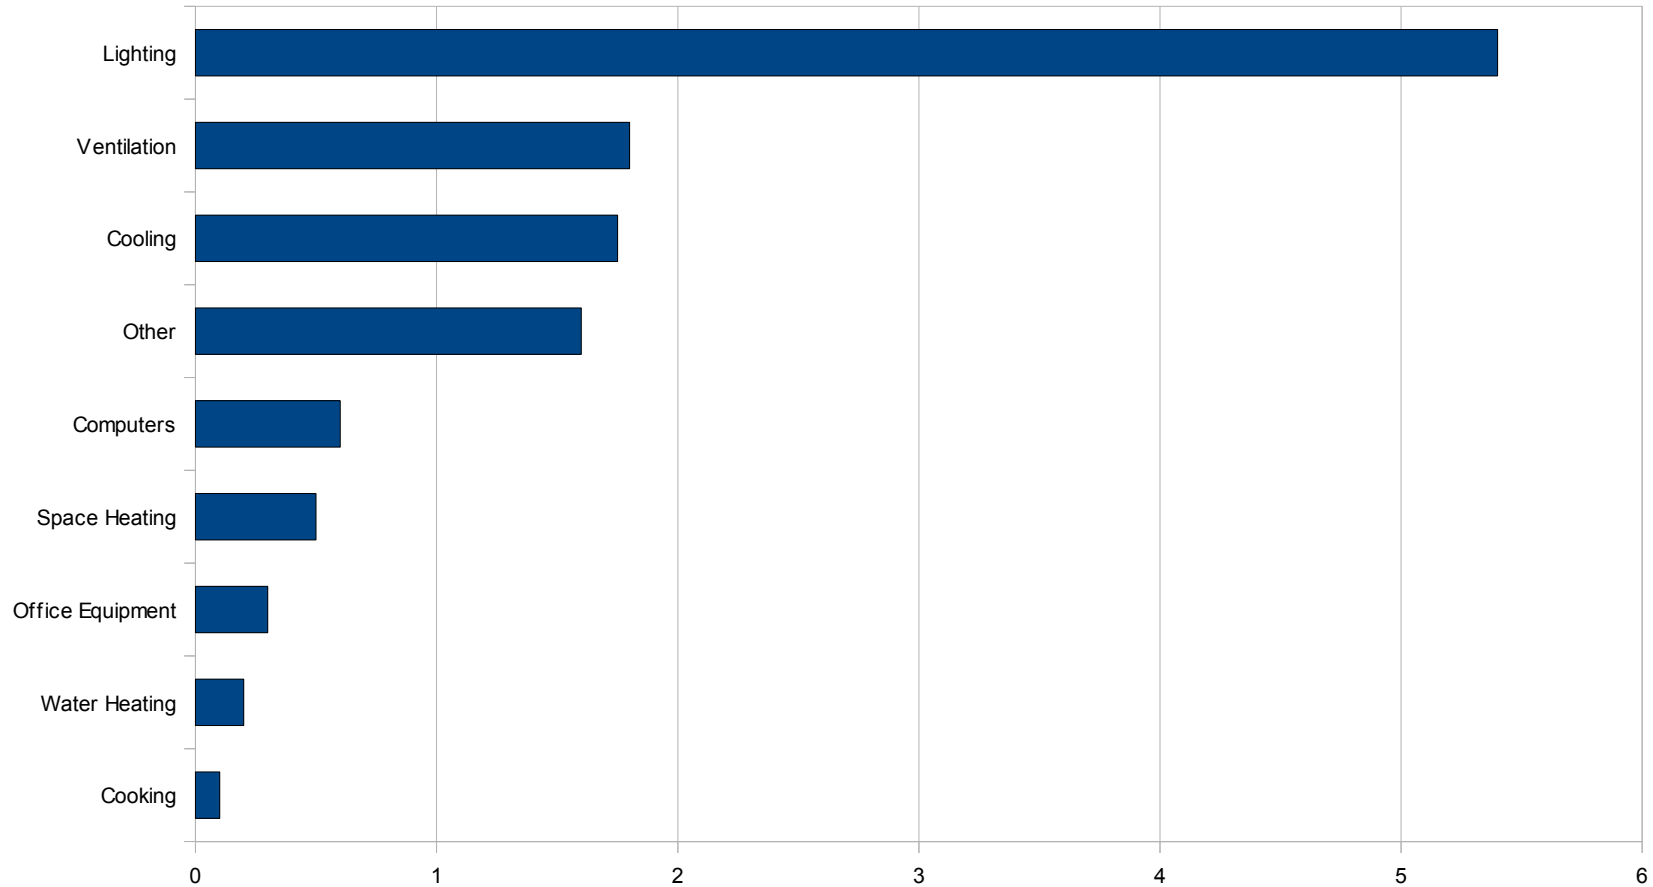

Lighting Consumes Most Energy

Kilowatt-hours (KWH) per Square Foot

Source: Energy Information Administration and Green Econometrics Research

According to the EIA. In commercial buildings, lighting fixtures consume the most electric energy, three time the energy consumption of air conditioning.